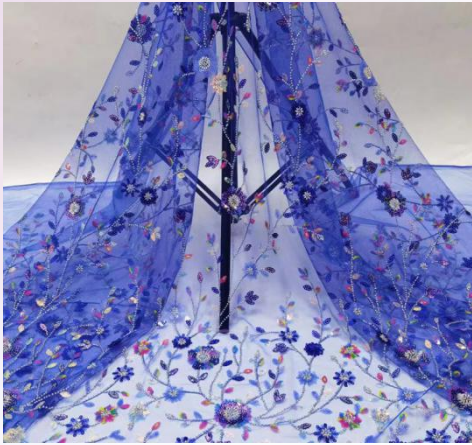

SPL2021126, $7.9~$13