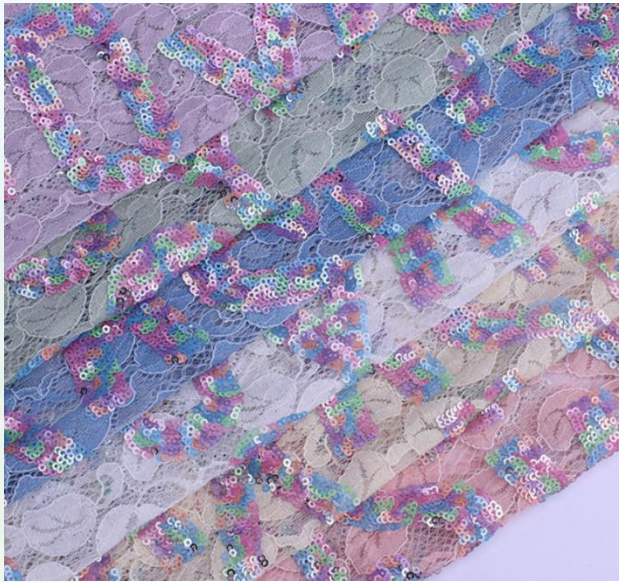

SPL202103, $5.47~$7.28