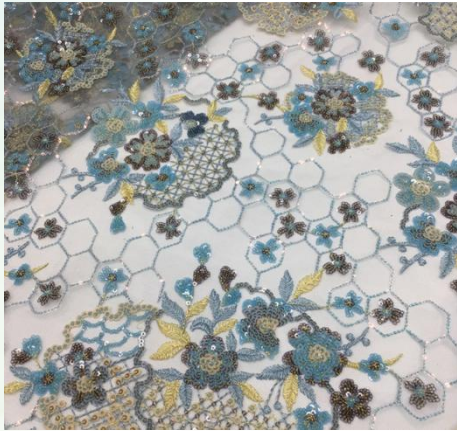

SPL202124, $6.87~$8.27