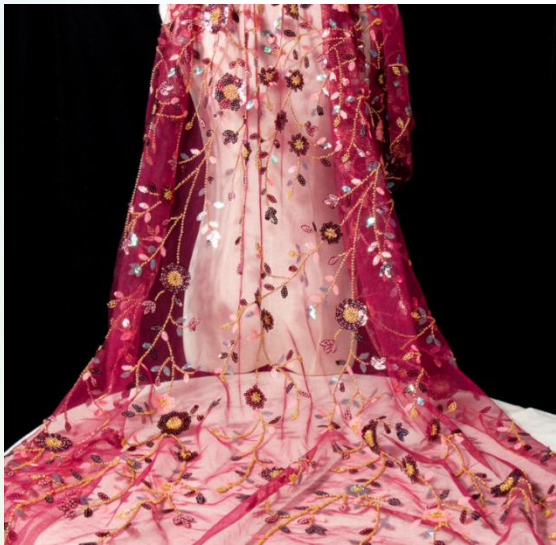

Zhejiang Sparkle Textile CO.,LTD

Lace Fabric Catalog